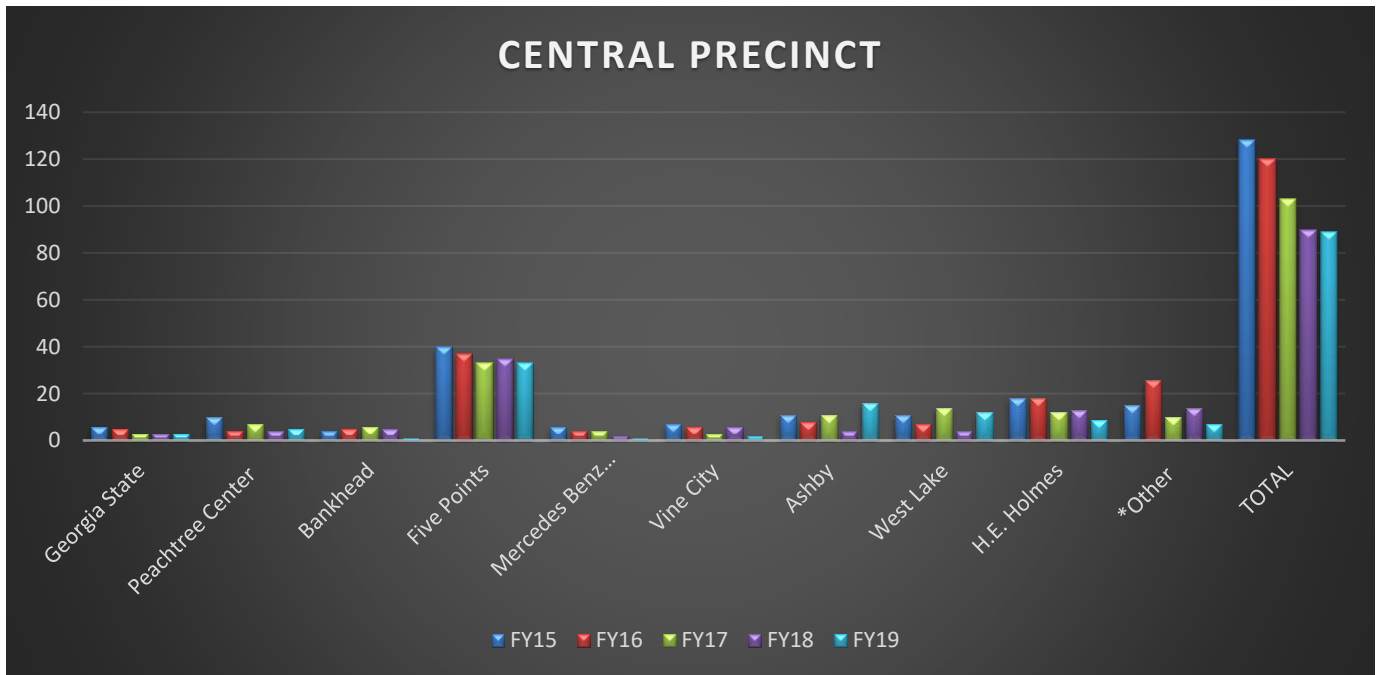

Central Precinct Crime Stats

STATION	FY15	FY16	FY17	FY18	FY19
Georgia State	6	5	3	3	3
Peachtree Center	10	4	7	4	5
Bankhead	4	5	6	5	1
Five Points	40	37	33	35	33
Dome/Mercedes Benz Stadium	6	4	4	2	1
Vine City	7	6	3	6	2
Ashby	11	8	11	4	16
West Lake	11	7	14	4	12
H.E. Holmes	18	18	12	13	9
Other*	15	26	10	14	7
TOTAL	128	120	103	90	89

*Note: Other indicates Part I Crimes that occurred on MARTA but not at a station (facilities, construction sites, etc.).